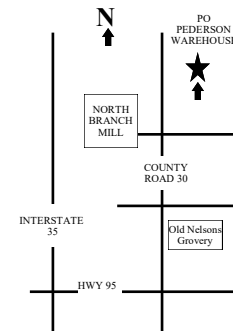

FRIDAY, MAY 4, from 10 a.m. to 4:30 p.m.

SATURDAY, MAY 5, from 8 a.m. to 11 a.m.

P.O. Pederson Warehouse (39049 Forest Blvd., North Branch) is located two blocks north of the traffic light at Hwy 95 and County Road 30 (Old U.S. Hwy 61) on the east side of CR 30. Look for signs— Building entrance on South end of the silver Quonset building. Chisago SWCD will not be responsible for trees not picked up.

Thank you for your order!

PLEASE BRING THIS CARD WITH YOU.

A limited number of additional trees and supplies may be available for sale at the tree barn during pickup.

www.chisagoswcd.org

CHISAGO SWCD
38814 THIRD AVENUE
NORTH BRANCH, MN 55056
www.chisagoswcd.org